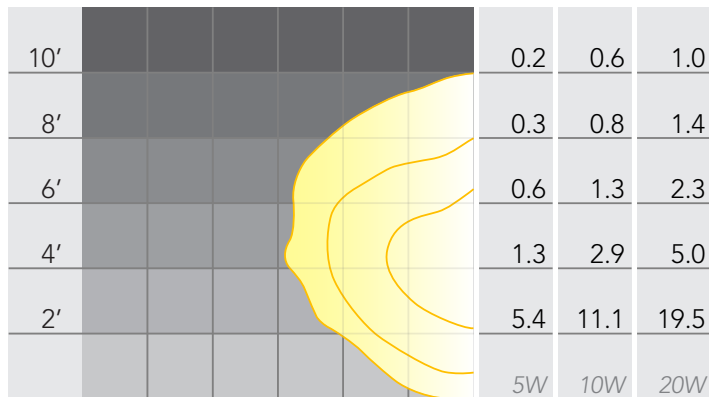

Mounting Height 12"

2145

4245

Foot Candles

T3 Halogen

Horizontal Half Spread