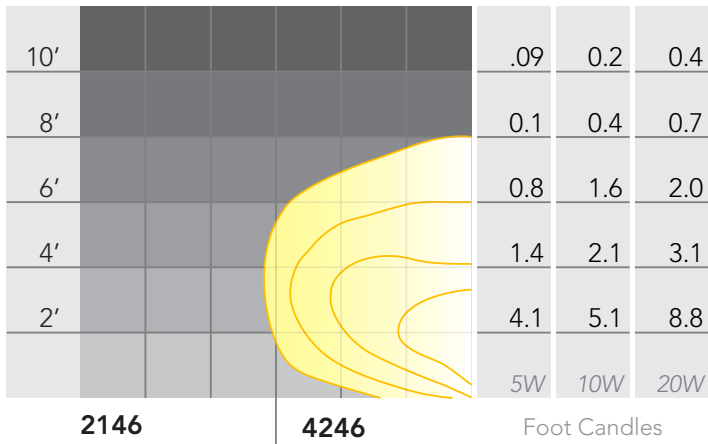

Mounting Height 12"

**2146**

**4246**

T3 Halogen

Horizontal Half Spread