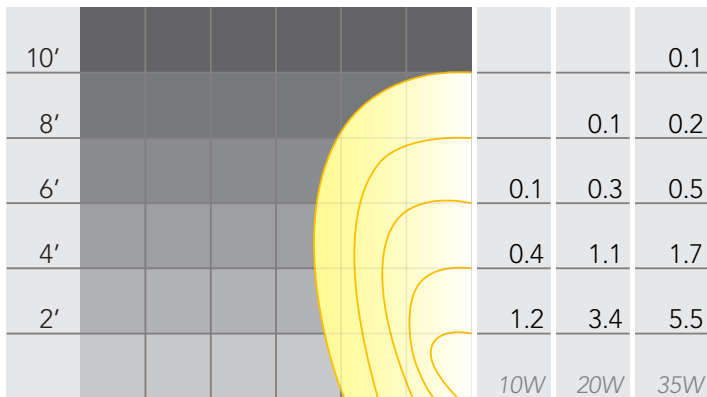

Mounting Height 24"

5223

5233

Foot Candles

MR-16 Halogen

Horizontal Half Spread