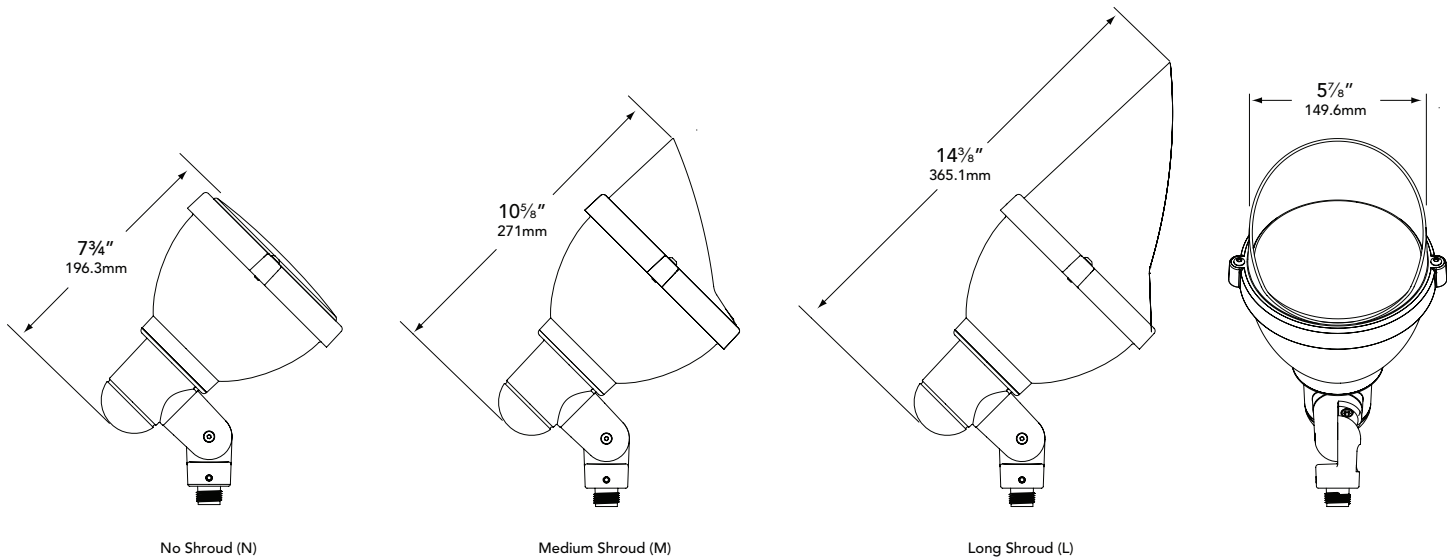

FASTENERS:

All fasteners are stainless steel.

WIRING:

Prewired with 200°C-rated wire along with a grounded lead.

CERTIFICATION:

UL Listed to U.S. and Canadian safety standards for line voltage landscape luminaires (UL 1598). The maximum wattages allowed by Underwriters Laboratories (UL) for the U.S. and Canadian markets may vary. Maximum wattages specified are Underwriters Laboratories U.S. standard. Please contact Vista for any questions about the maximum wattages allowed by UL Canadian standards. This luminaire has an ingress protection rating of IP65 for protection against detrimental dust intrusion as well as penetration of water by water jet from all directions.

All Vista luminaires are **MADE IN THE U.S.A.**

DIMENSIONS:

NOTE: FIXTURE SHOWN WITH INFINITY KNUCKLE

Vista Professional Outdoor Lighting reserves the right to modify the design and/or construction of the fixture shown without further notification.