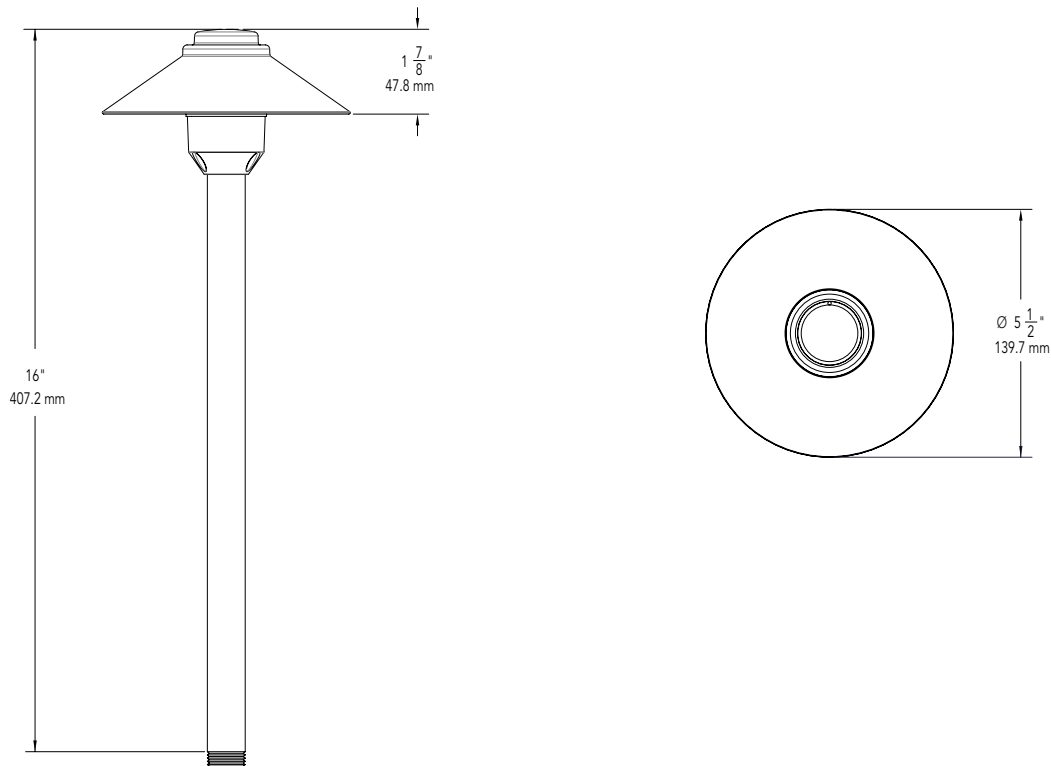

**PROFESSIONAL
OUTDOOR LIGHTING**

Type:

Model:

Project:

SPECIFICATION SHEET

MODEL 2267 Landscape Series • Path & Spread Lights

FIXTURE SPECIFICATIONS:

HOUSING:

Die-cast, copper-free aluminum.

STEM:

½" schedule-40 aluminum pipe with ½" NPT.

FINISH:

Polyester powder-coat finish available in Black, Verde, Architectural Brick, Architectural Bronze, Light Bronze, Dark Bronze, Special Bronze, Granite, Pewter, Graphite Metallic, Rust, Hunter Green, Mocha, Weathered Bronze, Weathered Iron, and White.

LENS:

Clear, high-impact, polycarbonate lens.

LAMP TYPE:

Vista T3 LED lamp only, 2.5 watt standard.

ELECTRICAL:

Input voltage range 9–15V AC, regulated to achieve uniform illumination throughout the cable run of fixtures. Integral surge & reverse polarity protection.

MOUNTING:

Bottom of stem threaded with ½" NPT. Fixture may be mounted into threaded hubs in junction boxes, ground stakes, or floor-mounting canopies. Please see fixture ordering information for mounting selection.

FASTENERS:

All fasteners are stainless steel.

WIRING:

Prewired with a three-foot pigtail of 18-2 direct-burial cable and underground connectors for a secure connection to supply cable.

All Vista luminaires are **MADE IN U.S.A.**

DIMENSIONS:

Vista Professional Outdoor Lighting reserves the right to modify the design and/or construction of the fixture shown without further notification.