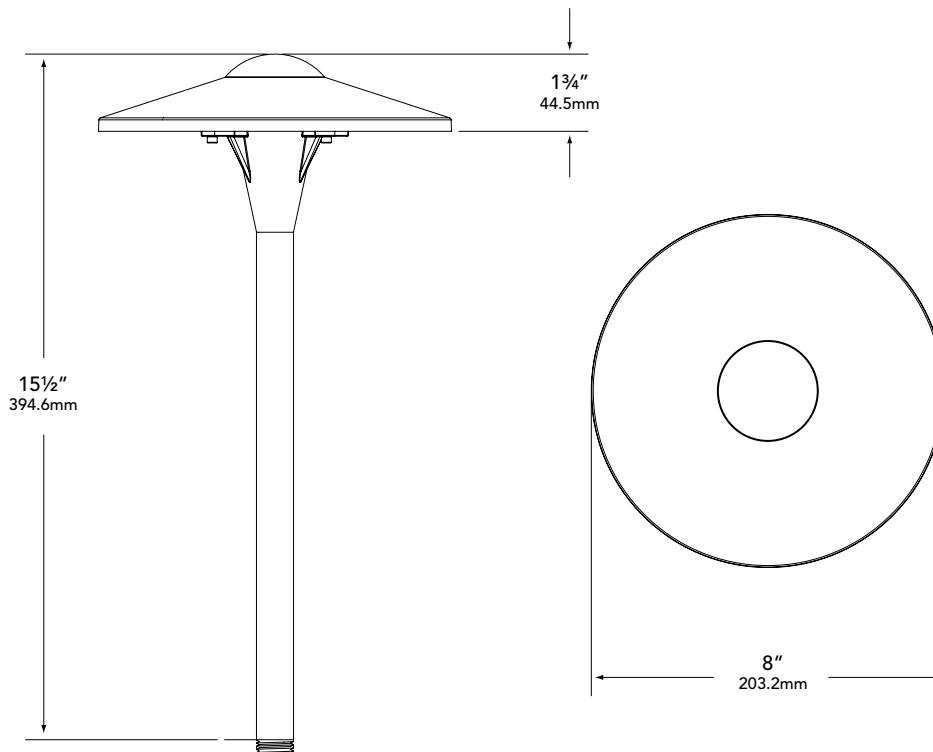

**MOUNTING:**

Bottom of stem threaded with ½" NPT. Fixture may be mounted into threaded hubs in junction boxes, ground stakes, or floor-mounting canopies. Please see fixture ordering information for mounting selection.

**FASTENERS:**

All fasteners are stainless steel.

**WIRING:**

Prewired with a three-foot pigtail of 18-2 direct-burial cable and underground connectors for a secure connection to supply cable.

All Vista luminaires are **MADE IN U.S.A.**

#### DIMENSIONS:

Vista Professional Outdoor Lighting reserves the right to modify the design and/or construction of the fixture shown without further notification.