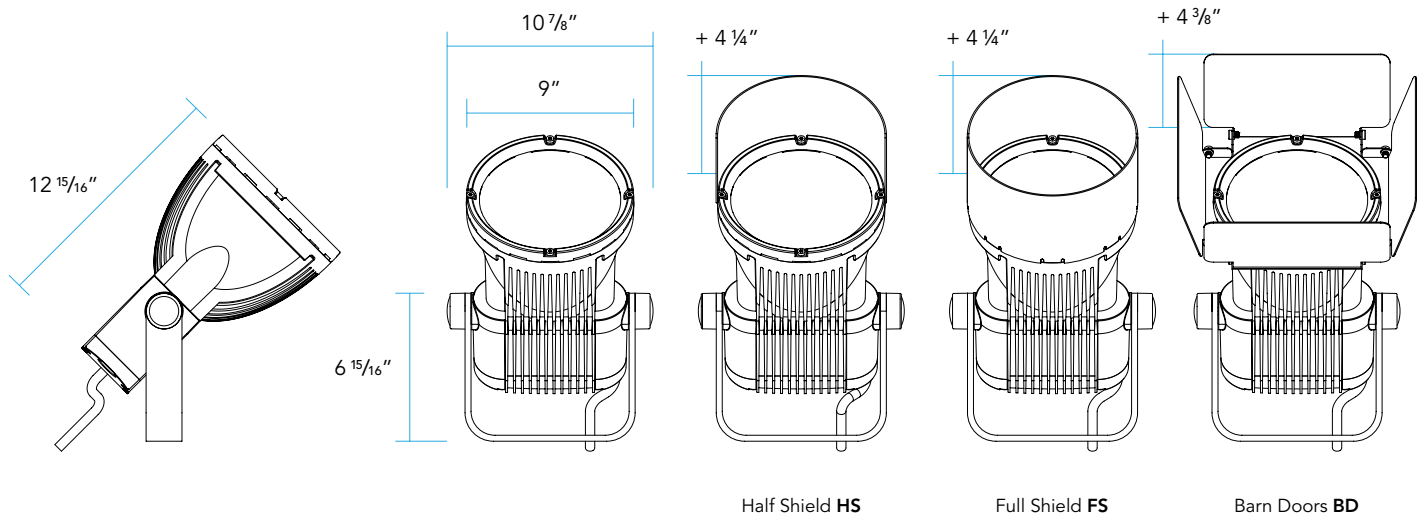

Cable exits fixture housing through a liquid tight cable fitting.

MOUNTING:

Yoke provided with ½ NPSM stainless Cord Seal Mount to secure the yoke strap directly into a ½-14 NPT threaded opening. See the Vista website for additional Mounts and Accessories.

CERTIFICATION:

cULus wet location listed.
Ingress Protection Rating: IP66

NEMA defined floodlight optics.

Housing aiming achieved via an aluminum yoke strap.

DRIVER:

Multi-Volt **MV** 120V-277V equipped with tri-modal dimming capabilities. Start up/Operating Temperature: -10°C to +50°C. Non-dimmable, 0-10V and Phase Cut (TRIAC/ELV-120VAC only) options available.

LIGHT DISTRIBUTION:

Very Narrow Spot **VNS** (NEMA 2H x 2v), Narrow Spot **NS** (NEMA 2H x 2v), Medium Flood **MF** (NEMA 5H x 5v), Wide Flood **WF** (NEMA 6H x 6v)

DIMENSIONS

DELIVERED LUMENS

LUMEN PACKAGE	VNS	NS	MF	WF
B	60 Watts 2460 Lumens			
C	74 Watts 2793 Lumens			
D		48 Watts 3559 Lumens	48 Watts 3407 Lumens	48 Watts 3199 Lumens
E		50 Watts 3874 Lumens	50 Watts 3744 Lumens	49 Watts 3476 Lumens
F		60 Watts 4281 Lumens	60 Watts 4151 Lumens	59 Watts 3933 Lumens
G		74 Watts 5181 Lumens	74 Watts 4972 Lumens	74 Watts 4566 Lumens
H	96 Watts 5887 Lumens	96 Watts 9333 Lumens	96 Watts 9550 Lumens	95 Watts 9340 Lumens
I	112 Watts 6416 Lumens	113 Watts 10,360 Lumens	113 Watts 10,708 Lumens	112 Watts 10,301 Lumens