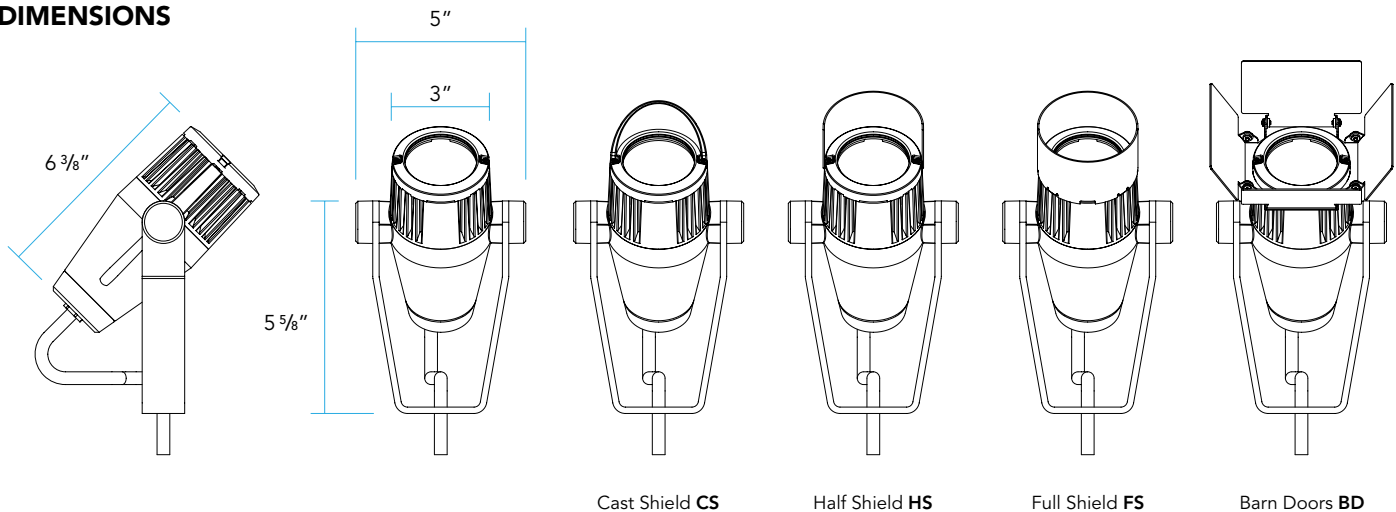

REFLECTOR:

Precision molded metalized optics combined with glare controlling filters. Very Narrow Spot optic incorporates an additional internal source shield to eliminate unwanted glare outside the beam pattern.

LED:

Discreet performance LEDs binned to three MacAdam ellipses. 135 – 1212 Lumens delivered. 5 – 20 Watts.

COLOR TEMPERATURE:

2700K, 3000K, 3500K, 4000K or 5000K CCT White.

COLOR RENDERING:

80 CRI minimum

DRIVER:

Multi-Volt **MV** 120V-277V equipped with tri-modal dimming capabilities. Start up/Operating Temperature: -10°C to +50°C. Non-dimmable, 0-10V and Phase Cut (TRIAC/ELV-120VAC only) options available.

ACCESSORIES:

Barn Doors **BD**, Full Shield **FS**, Half Shield **HS** and Cast Shield **CS** available.

WIRING:

- 18/3 SEOWW outdoor rated waterproof cable [for Non-dimmable and Phase Cut (TRIAC/ELV-120VAC only) options]
- 18/5 SJTOW outdoor rated waterproof cable [for 0-10V dimming option]

Cable exits fixture housing through a liquid tight cable fitting.

MOUNTING:

Yoke provided with ½ NPSM stainless Cord Seal Mount to secure the yoke strap directly into a ½-14 threaded opening. See the Vista website for additional Mounts and Accessories.

CERTIFICATION:

cULus wet location listed.
Ingress Protection Rating: IP66

LIGHT DISTRIBUTION:

Very Narrow Spot **VNS** (16°) | NEMA 3x3
Narrow Spot **NS** (19°) | NEMA 3x3
Medium Flood **MF** (30°) | NEMA 4x4
Wide Flood **WF** (45°) | NEMA 5x5

DIMENSIONS