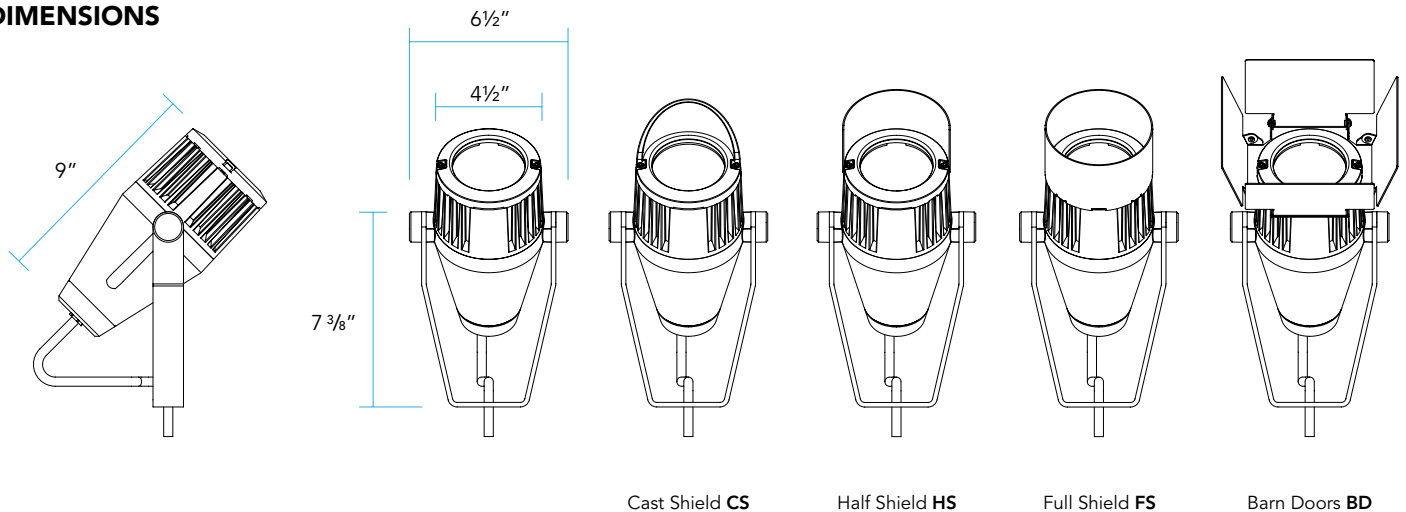

Cable exits fixture housing through a liquid tight cable fitting.

MOUNTING:

Yoke provided with ½ NPSM stainless Cord Seal Mount to secure the yoke strap directly into a ½-14 threaded opening. See the Vista website for additional Mounts and Accessories.

LIGHT DISTRIBUTION:

Very Narrow Spot **VNS** (17°) | NEMA 3x3
Narrow Spot **NS** (18°) | NEMA 3x3
Medium Flood **MF** (30°) | NEMA 4x4
Wide Flood **WF** (50°) | NEMA 5x5

DIMENSIONS

DELIVERED LUMENS

BEAM SPREAD	A	B	C
Very Narrow Spot VNS	21 Watts 1141 Lumens	26 Watts 1409 Lumens	
Narrow Spot NS	14 Watts 1302 Lumens	21 Watts 1883 Lumens	26 Watts 2325 Lumens
Medium Flood MF	14 Watts 1249 Lumens	21 Watts 1807 Lumens	26 Watts 2230 Lumens
Wide Flood WF	14 Watts 1163 Lumens	21 Watts 1682 Lumens	26 Watts 2077 Lumens